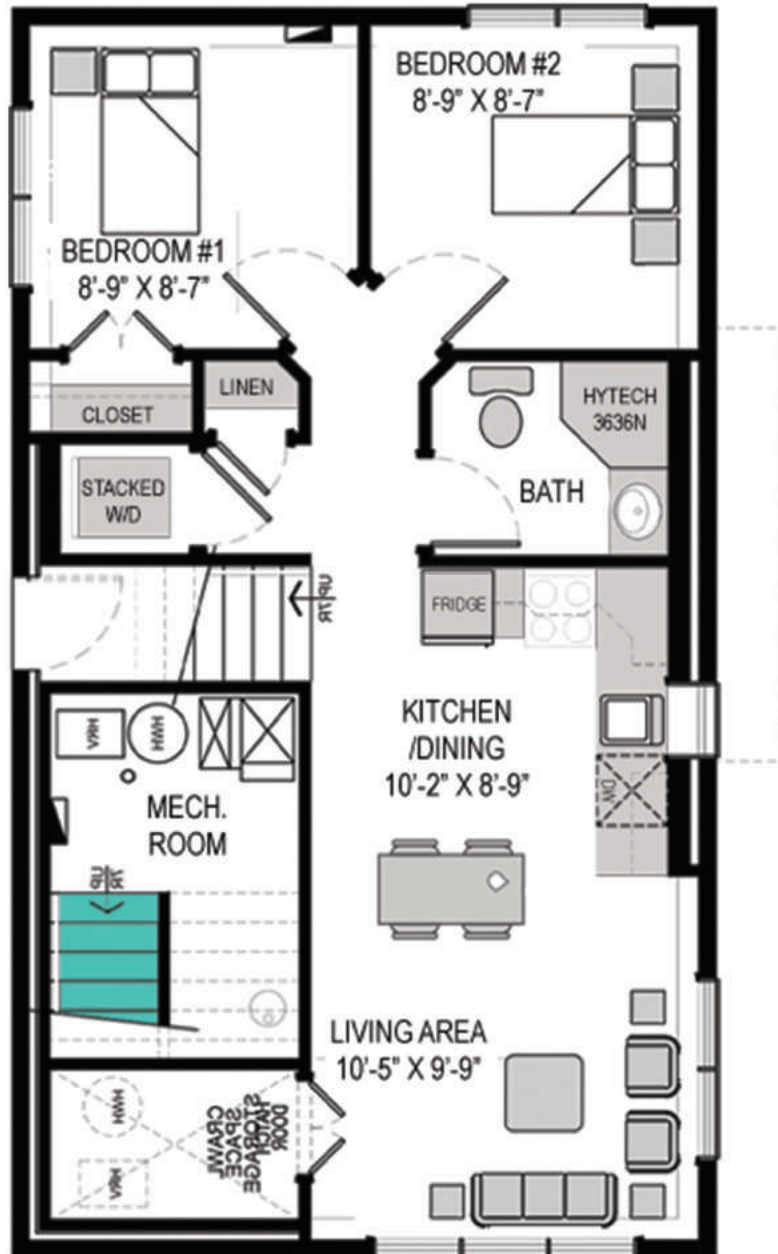

THE LIBERTY

BRIGHTON

3 BEDROOMS 2.5 BATHROOMS
with BASEMENT SUITE

1414^{SQ}
FT

FEATURES

- Smart Home Technology Package
- TV Cable to All Bedrooms
- Modern Open-Concept Design
- USB plugs throughout the home

ARCHITECT'S CHOICE OPTIONS

OPTIONAL BASEMENT SUITE DEVELOPMENT: 526 ^{SQ} _{FT}

The square footage and room dimensions are based on architectural drawings and measurements. The location of utilities may not be accurately depicted herein. Furniture layouts depict standard furnishing sizes and are intended for reference only. All sizes are dimensions are approximate and actual area and dimensions may vary from the preliminary plans to the final survey. Errors and omissions accepted.