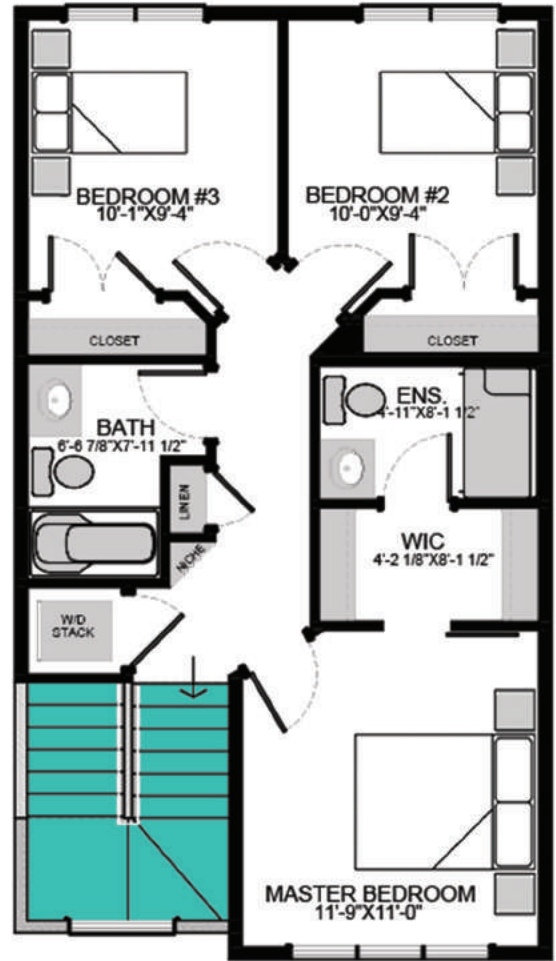

THE LIBERTY

BRIGHTON

3 BEDROOMS 2.5 BATHROOMS
with BASEMENT SUITE

1414^{SQ}
FT

FEATURES

- Smart Home Technology Package
- TV Cable to All Bedrooms
- Modern Open-Concept Design
- USB plugs throughout the home

ARCHITECT'S CHOICE OPTIONS

OPTIONAL BASEMENT SUITE DEVELOPMENT: 526 ^{SQ} _{FT}

The square footage and room dimensions are based on architectural drawings and measurements. The location of utilities may not be accurately depicted herein. Furniture layouts depict standard furnishing sizes and are intended for reference only. All sizes are dimensions are approximate and actual area and dimensions may vary from the preliminary plans to the final survey. Errors and omissions accepted.