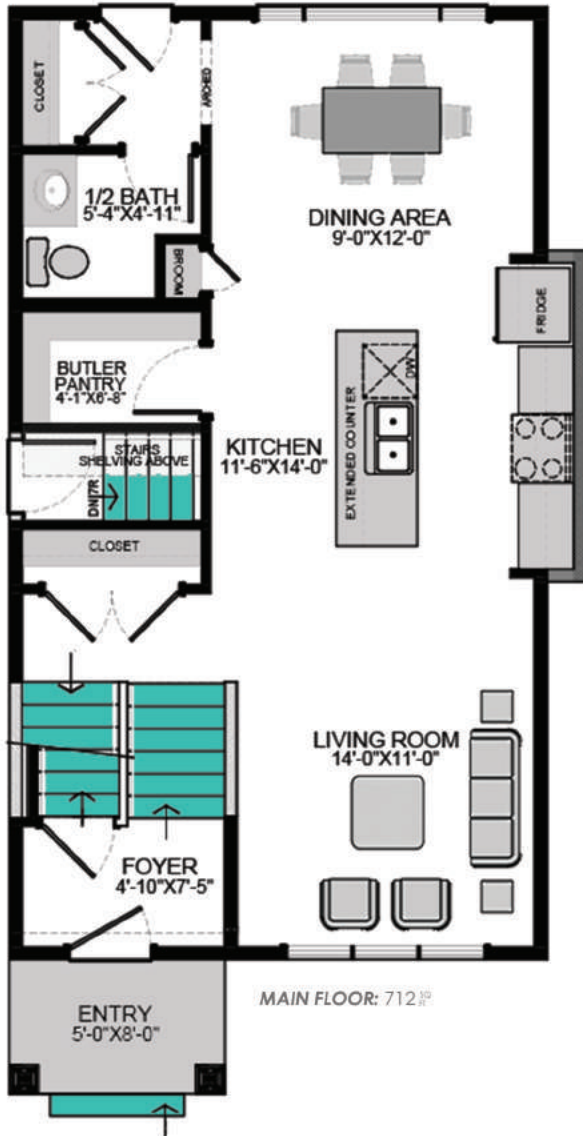

THE LIBERTY

BRIGHTON

3 BEDROOMS 2.5 BATHROOMS
with BASEMENT SUITE

1414^{SQ}
FT

FEATURES

- Smart Home Technology Package
- TV Cable to All Bedrooms
- Modern Open-Concept Design
- USB plugs throughout the home

ARCHITECT'S CHOICE OPTIONS

OPTIONAL BASEMENT SUITE DEVELOPMENT: 526 ^{SQ} _{FT}

The square footage and room dimensions are based on architectural drawings and measurements. The location of utilities may not be accurately depicted herein. Furniture layouts depict standard furnishing sizes and are intended for reference only. All sizes are dimensions are approximate and actual area and dimensions may vary from the preliminary plans to the final survey. Errors and omissions accepted.