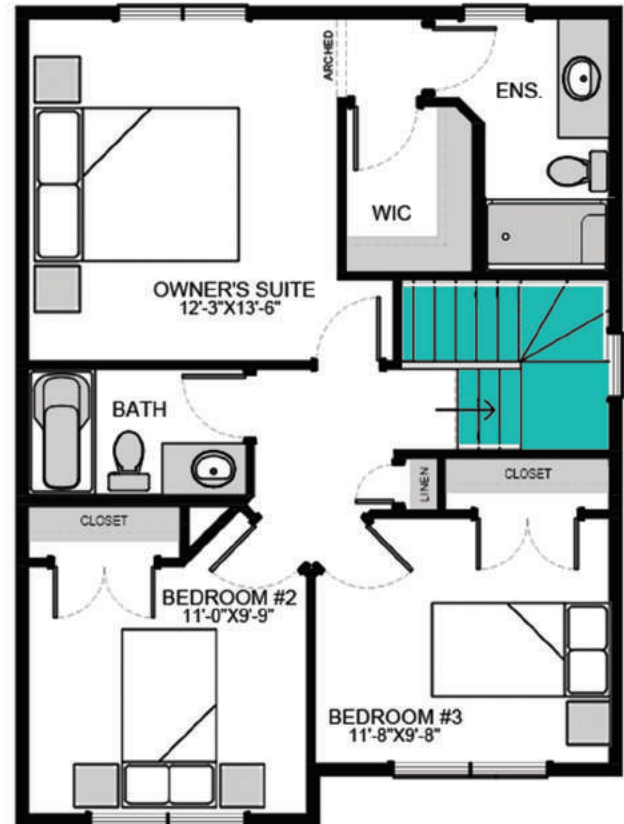

THE LINCOLN SUITE

3 BEDROOMS 2.5 BATHROOMS
with **BASEMENT SUITE**

MAIN FLOOR: 774 ^{sq} _{ft}

FEATURES

- Smart Home Technology Package
- TV Cable to All Bedrooms
- Modern Open Concept Design
- USB plugs throughout the home

BRIGHTON

1530 ^{sq} _{ft}

SECOND FLOOR: 756 ^{sq} _{ft}

ARCHITECT'S CHOICE OPTIONS

OPTIONAL BASEMENT SUITE DEVELOPMENT: 516^{SQ}_{FT}