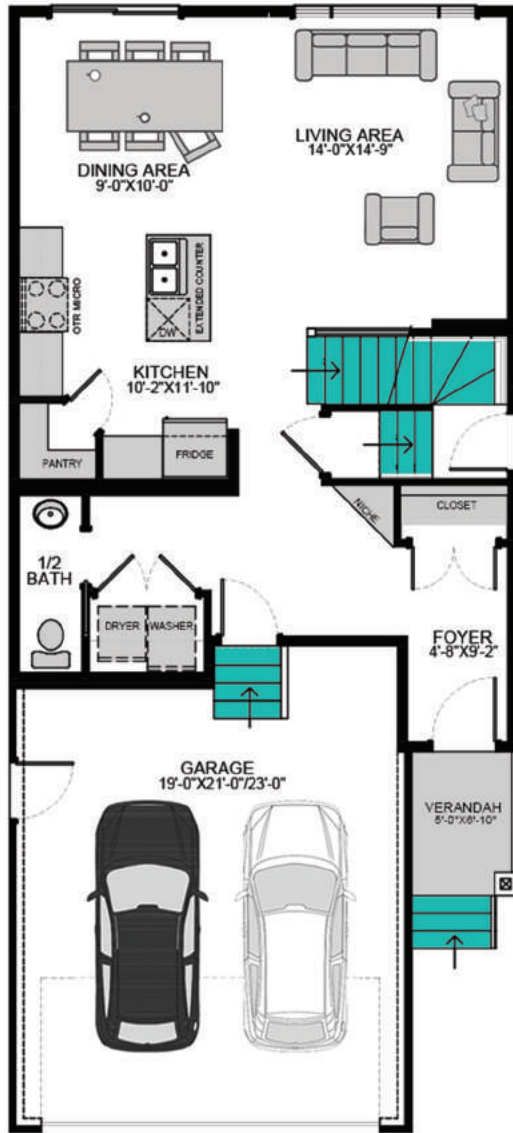

THE LINCOLN SUITE

3 BEDROOMS 2.5 BATHROOMS
with **BASEMENT SUITE**

MAIN FLOOR: 774 ^{sq} _{ft}

FEATURES

- Smart Home Technology Package
- TV Cable to All Bedrooms
- Modern Open Concept Design
- USB plugs throughout the home

BRIGHTON

1530 ^{sq} _{ft}

SECOND FLOOR: 756 ^{sq} _{ft}

ARCHITECT'S CHOICE OPTIONS

OPTIONAL BASEMENT SUITE DEVELOPMENT: 516^{SQ}_{FT}