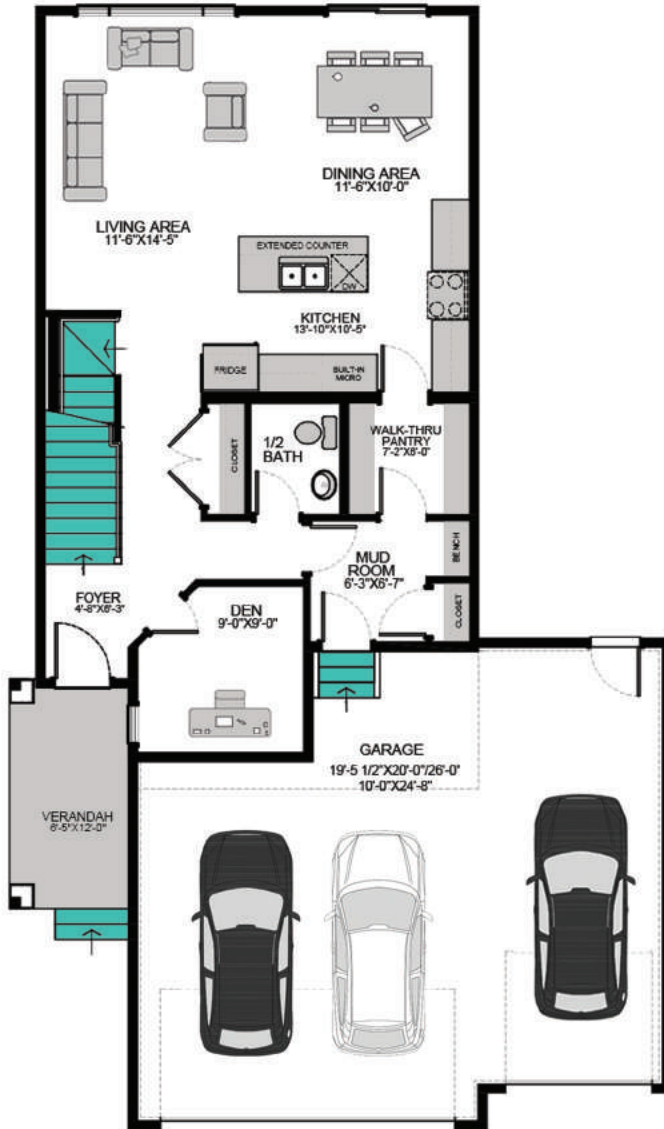

THE BRONCO TRIPLE

BRIGHTON

3 BEDROOMS 2.5 BATHROOMS
with **BASEMENT SUITE**

1903 SQ FT

MAIN FLOOR: 910 #

SECOND FLOOR: 993 #

FEATURES

- Smart Home Technology Package
- TV Cable to All Bedrooms
- Modern Open Concept Design
- USB plugs throughout the home