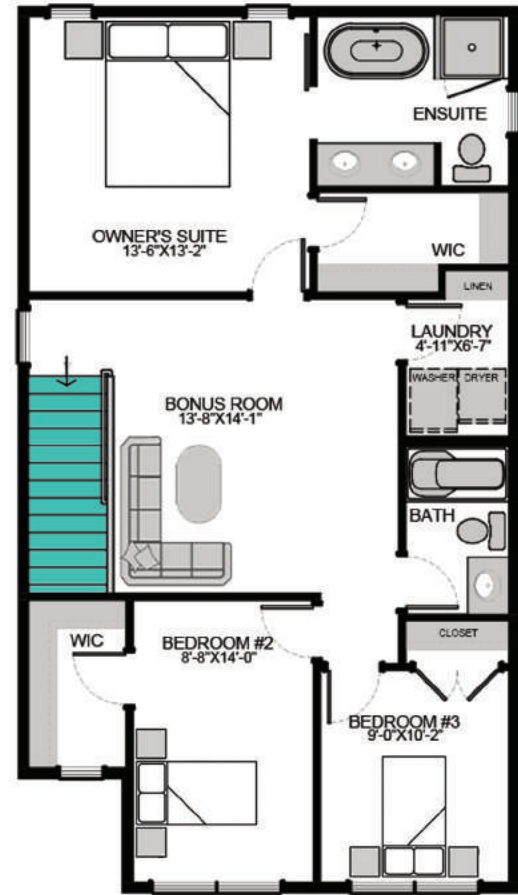

THE BRONCO TRIPLE

BRIGHTON

3 BEDROOMS 2.5 BATHROOMS
with **BASEMENT SUITE**

1903 SQ FT

MAIN FLOOR: 910 #

SECOND FLOOR: 993 #

FEATURES

- Smart Home Technology Package
- TV Cable to All Bedrooms
- Modern Open Concept Design
- USB plugs throughout the home