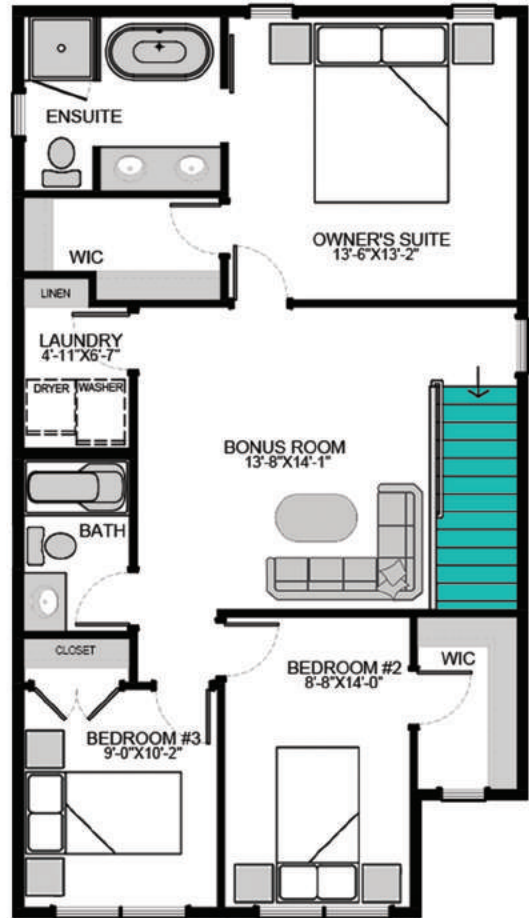

THE BRONCO SUITE

BRIGHTON

3 BEDROOMS 2.5 BATHROOMS
with **BONUS ROOM**

1903 SQ FT

MAIN FLOOR: 903 sq ft

SECOND FLOOR: 993 sq ft

FEATURES

- Smart Home Technology Package
- TV Cable to All Bedrooms
- Modern Open Concept Design
- USB plugs throughout the home

ARCHITECT'S CHOICE OPTIONS

OPTIONAL BASEMENT SUITE DEVELOPMENT: 676 ^{SQ}_{FT}

The square footage and room dimensions are based on architectural drawings and measurements. The location of utilities may not be accurately depicted herein. Furniture layouts depict standard furnishing sizes and are intended for reference only. All sizes and dimensions are approximate and actual area and dimensions may vary from the preliminary plans to the final survey. Errors and omissions accepted.