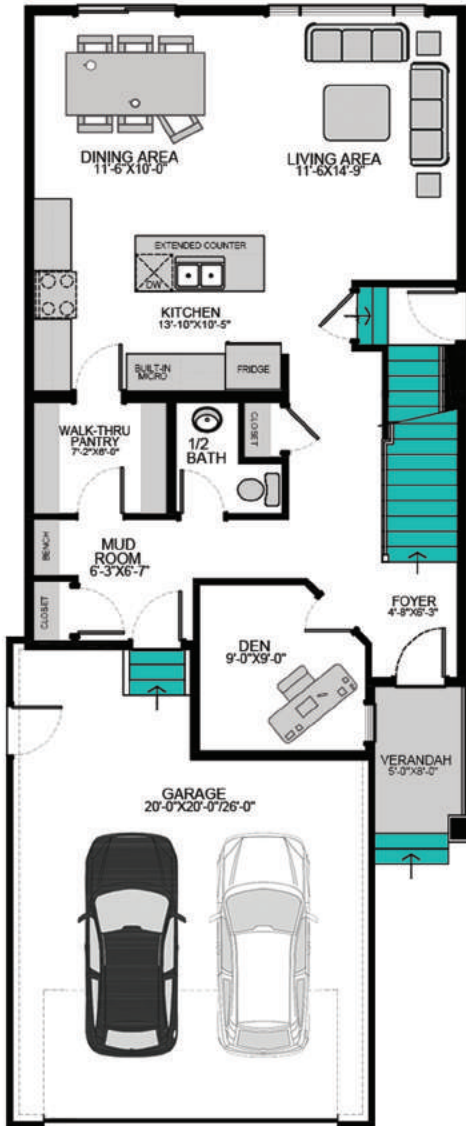

THE BRONCO SUITE

BRIGHTON

3 BEDROOMS 2.5 BATHROOMS
with **BONUS ROOM**

1903 SQ FT

MAIN FLOOR: 903 sq ft

SECOND FLOOR: 993 sq ft

FEATURES

- Smart Home Technology Package
- TV Cable to All Bedrooms
- Modern Open Concept Design
- USB plugs throughout the home

ARCHITECT'S CHOICE OPTIONS

OPTIONAL BASEMENT SUITE DEVELOPMENT: 676 ^{SQ}_{FT}

The square footage and room dimensions are based on architectural drawings and measurements. The location of utilities may not be accurately depicted herein. Furniture layouts depict standard furnishing sizes and are intended for reference only. All sizes and dimensions are approximate and actual area and dimensions may vary from the preliminary plans to the final survey. Errors and omissions accepted.