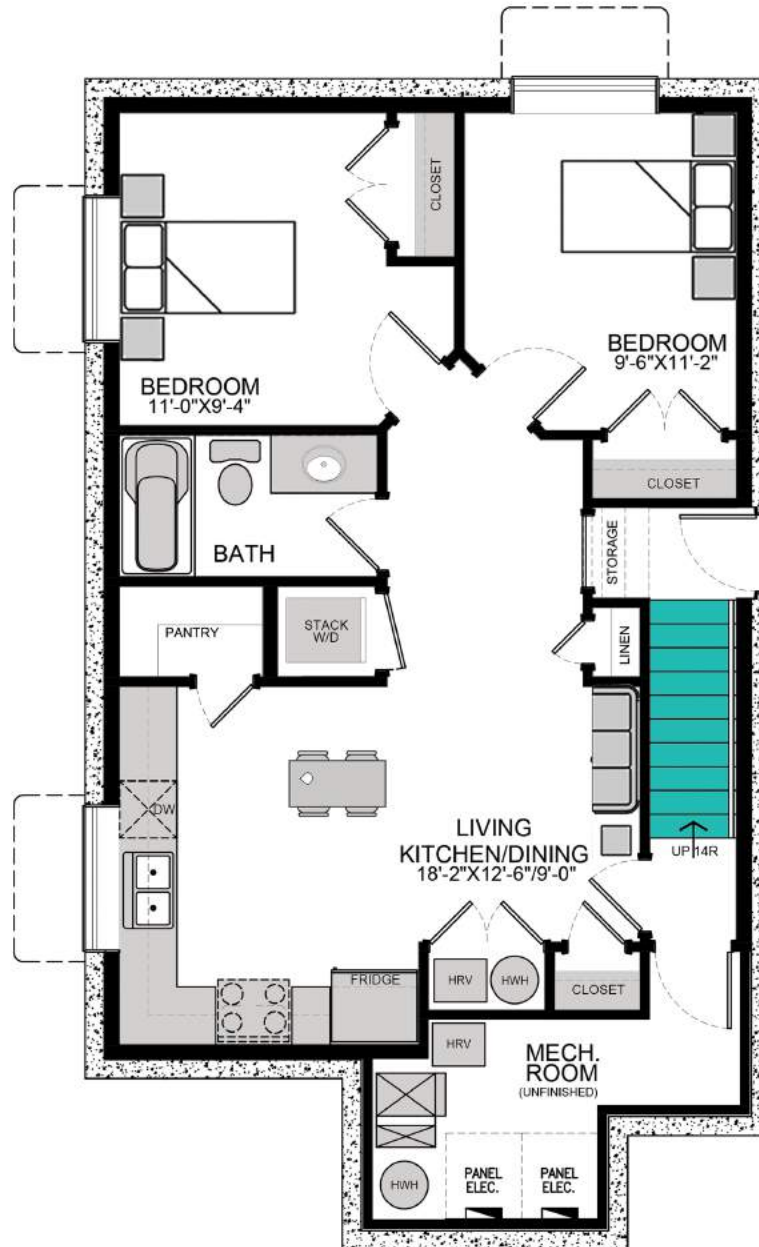

THE BRONCO SUITE

BRIGHTON

3 BEDROOMS 2.5 BATHROOMS
with **BONUS ROOM**

1903 SQ FT

MAIN FLOOR: 903 sq ft

SECOND FLOOR: 993 sq ft

FEATURES

- Smart Home Technology Package
- TV Cable to All Bedrooms
- Modern Open Concept Design
- USB plugs throughout the home

ARCHITECT'S CHOICE OPTIONS

OPTIONAL BASEMENT SUITE DEVELOPMENT: 676 ^{SQ}_{FT}

The square footage and room dimensions are based on architectural drawings and measurements. The location of utilities may not be accurately depicted herein. Furniture layouts depict standard furnishing sizes and are intended for reference only. All sizes and dimensions are approximate and actual area and dimensions may vary from the preliminary plans to the final survey. Errors and omissions accepted.