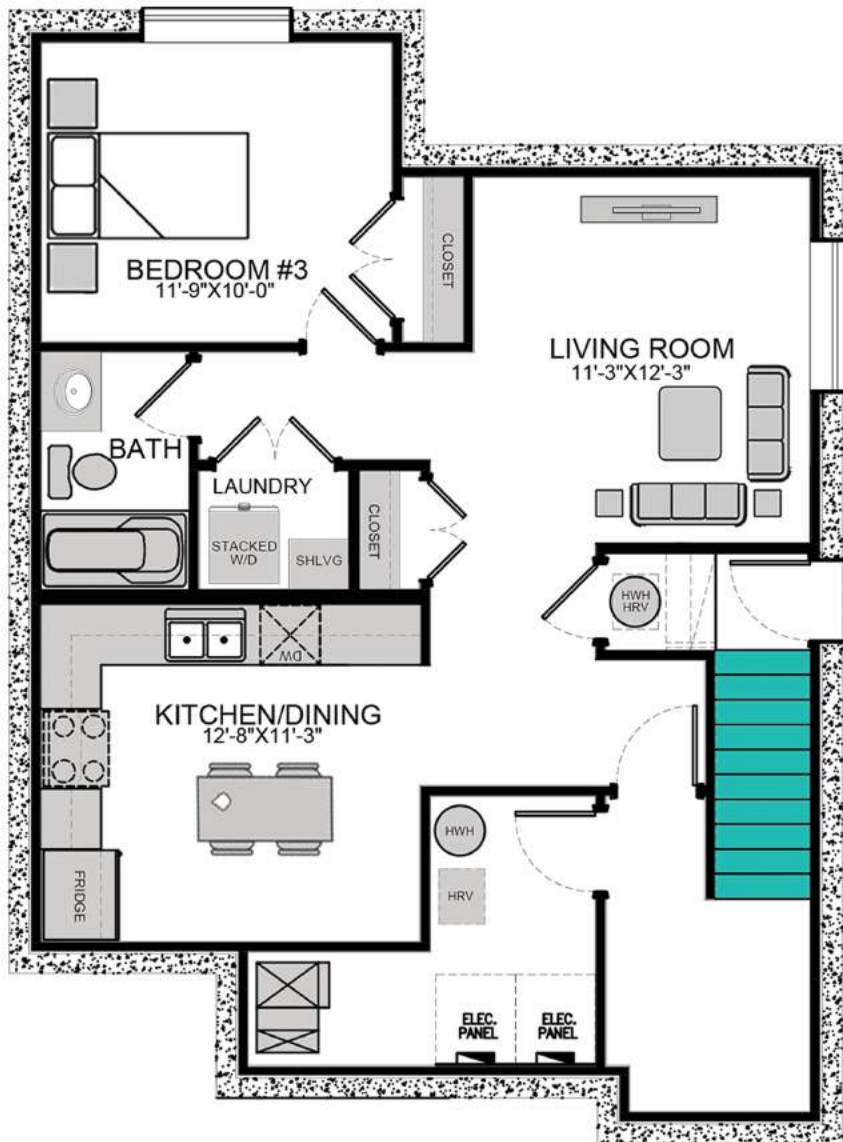

THE BLAZER SUITE

3 BEDROOMS 2.5 BATHROOMS
with **BASEMENT SUITE**

MAIN FLOOR: 937 sq ft

BRIGHTON

2220 ^{SQ} FT

SECOND FLOOR: 1283 sq ft

FEATURES

- Smart Home Technology Package
- TV Cable to All Bedrooms
- Modern Open Concept Design
- USB plugs throughout the home

ARCHITECT'S CHOICE OPTIONS

OPTIONAL BASEMENT DEVELOPMENT: 647 ^{SQ}_{FT}

The square footage and room dimensions are based on architectural drawings and measurements. The location of utilities may not be accurately depicted herein. Furniture Layouts depict standard furnishing sizes and are intended for reference only. All sizes are approximate and actual area and dimensions may vary from the preliminary plans to the final survey. Errors and omissions accepted.