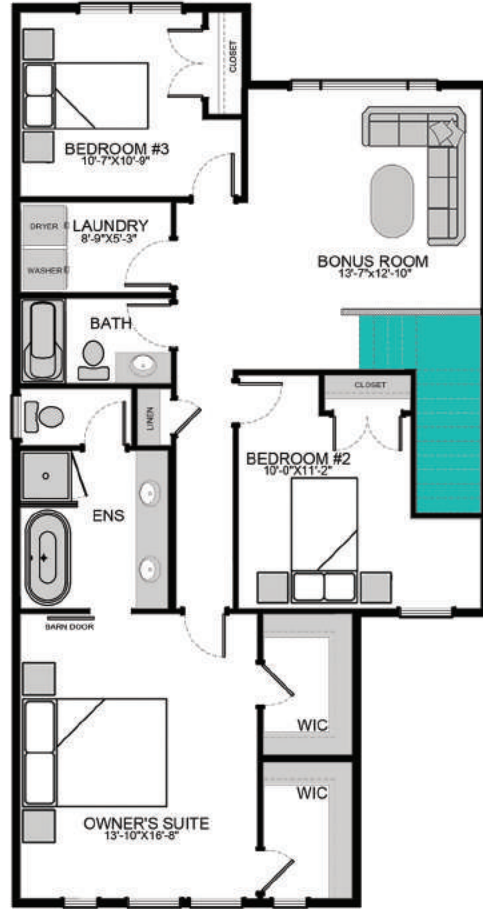

THE BLAZER SUITE

3 BEDROOMS 2.5 BATHROOMS
with **BASEMENT SUITE**

MAIN FLOOR: 937 sq ft

BRIGHTON

2220 ^{SQ} FT

SECOND FLOOR: 1283 sq ft

FEATURES

- Smart Home Technology Package
- TV Cable to All Bedrooms
- Modern Open Concept Design
- USB plugs throughout the home

ARCHITECT'S CHOICE OPTIONS

OPTIONAL BASEMENT DEVELOPMENT: 647 ^{SQ}_{FT}

The square footage and room dimensions are based on architectural drawings and measurements. The location of utilities may not be accurately depicted herein. Furniture Layouts depict standard furnishing sizes and are intended for reference only. All sizes are approximate and actual area and dimensions may vary from the preliminary plans to the final survey. Errors and omissions accepted.