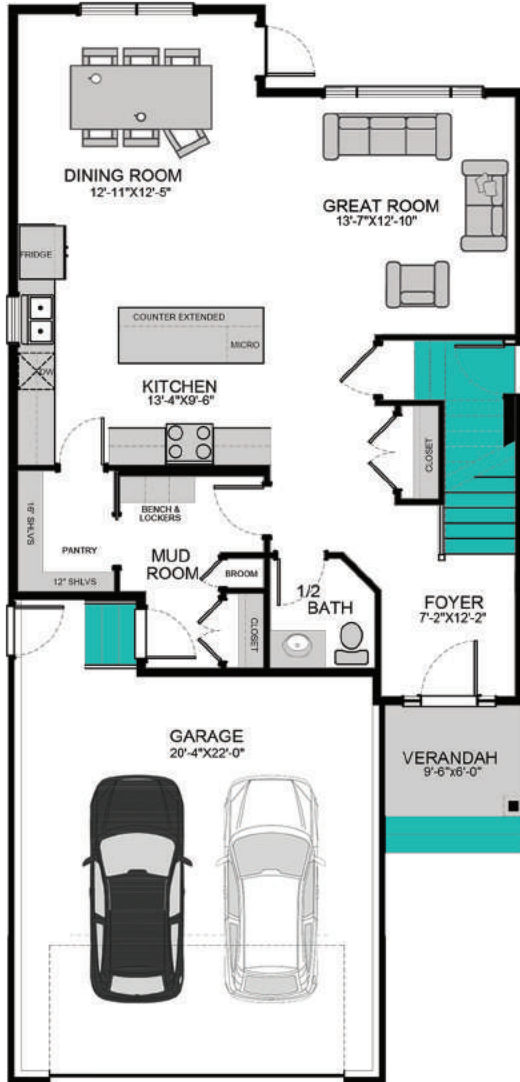

THE BLAZER SUITE

3 BEDROOMS 2.5 BATHROOMS
with **BASEMENT SUITE**

MAIN FLOOR: 937 sq ft

BRIGHTON

2220 ^{SQ} FT

SECOND FLOOR: 1283 sq ft

FEATURES

- Smart Home Technology Package
- TV Cable to All Bedrooms
- Modern Open Concept Design
- USB plugs throughout the home

ARCHITECT'S CHOICE OPTIONS

OPTIONAL BASEMENT DEVELOPMENT: 647 ^{SQ}_{FT}

The square footage and room dimensions are based on architectural drawings and measurements. The location of utilities may not be accurately depicted herein. Furniture Layouts depict standard furnishing sizes and are intended for reference only. All sizes are approximate and actual area and dimensions may vary from the preliminary plans to the final survey. Errors and omissions accepted.