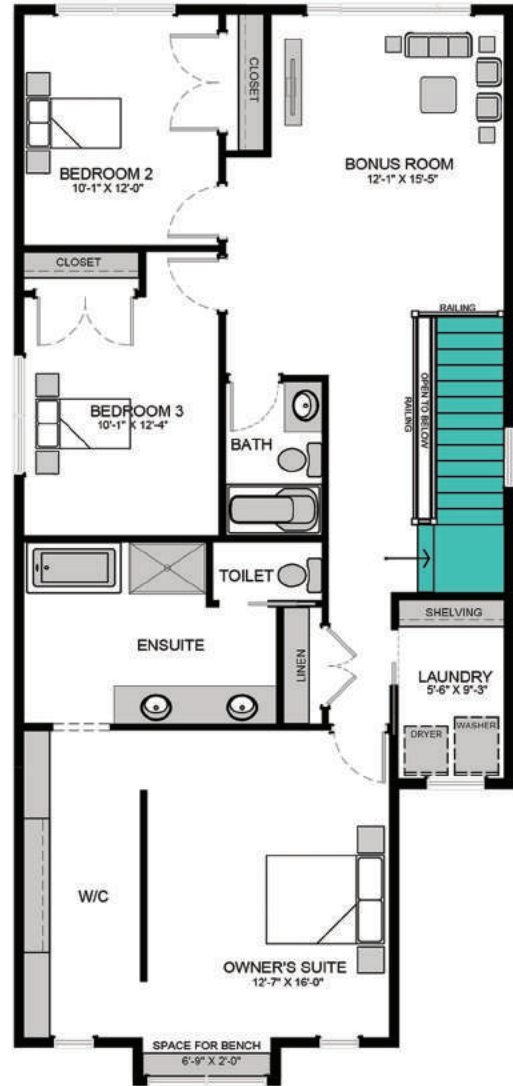

# THE NOVA TRIPLE

3 BEDROOMS 2.5 BATHROOMS

# ROSEWOOD

2346 SQ FT

MAIN FLOOR: 1063<sup>sq</sup>ft

SECOND FLOOR: 1283<sup>sq</sup>ft

**FEATURES**

- Smart Home Technology Package
- TV Cable to All Bedrooms
- Modern Open Concept Design
- USB plugs throughout the home