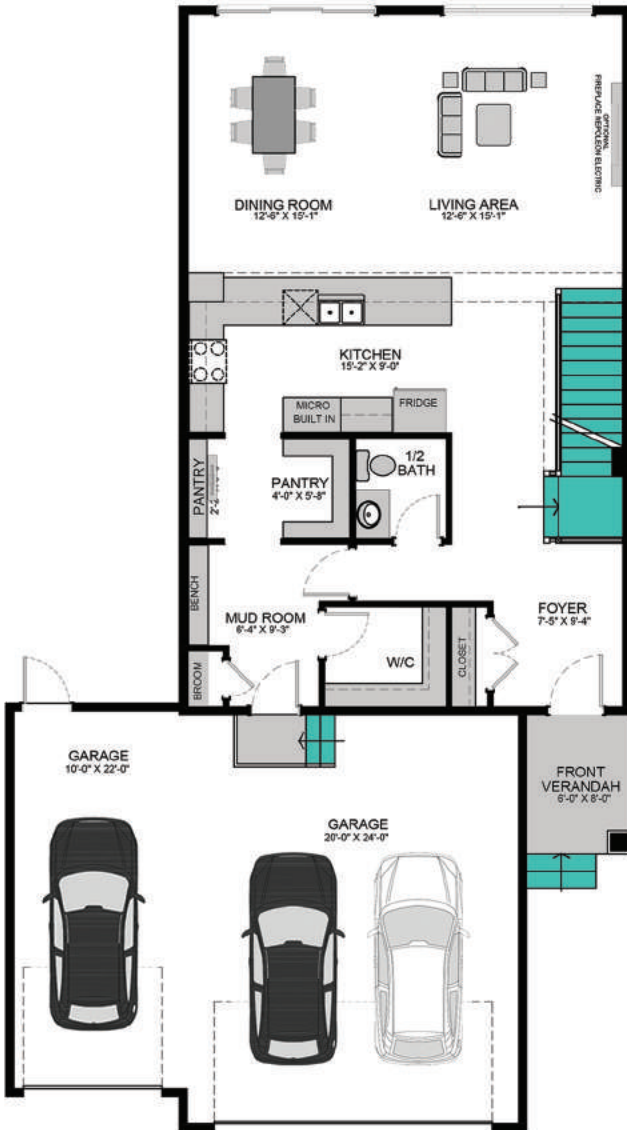

# THE NOVA TRIPLE

3 BEDROOMS 2.5 BATHROOMS

# ROSEWOOD

2346 SQ FT

MAIN FLOOR: 1063<sup>sq</sup>ft

SECOND FLOOR: 1283<sup>sq</sup>ft

**FEATURES**

- Smart Home Technology Package
- TV Cable to All Bedrooms
- Modern Open Concept Design
- USB plugs throughout the home

## OPTIONAL BASEMENT DEVELOPMENT: 1063<sup>SQ</sup><sub>FT</sub>