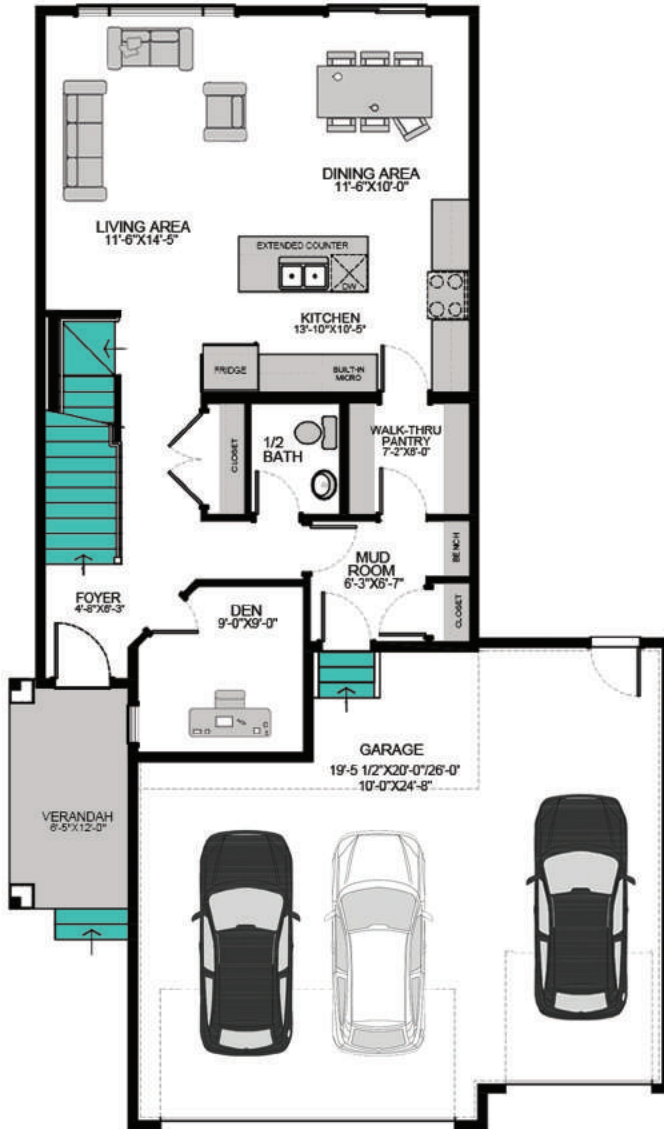

# THE EMERALD TRIPLE

# ROSEWOOD

3 BEDROOMS 2.5 BATHROOMS  
with **BONUS ROOM**

**1903** SQ FT

MAIN FLOOR: 910 #

SECOND FLOOR: 993 #

**FEATURES**

- Smart Home Technology Package
- TV Cable to All Bedrooms
- Modern Open Concept Design
- USB plugs throughout the home

# ARCHITECT'S CHOICE OPTIONS

OPTIONAL BASEMENT DEVELOPMENT: 712 <sup>SQ</sup><sub>FT</sub>

The square footage and room dimensions are based on architectural drawings and measurements. The location of utilities may not be accurately depicted herein. Furniture layouts depict standard furnishing sizes and are intended for reference only. All sizes and dimensions are approximate and actual area and dimensions may vary from the preliminary plans to the final survey. Errors and omissions accepted.