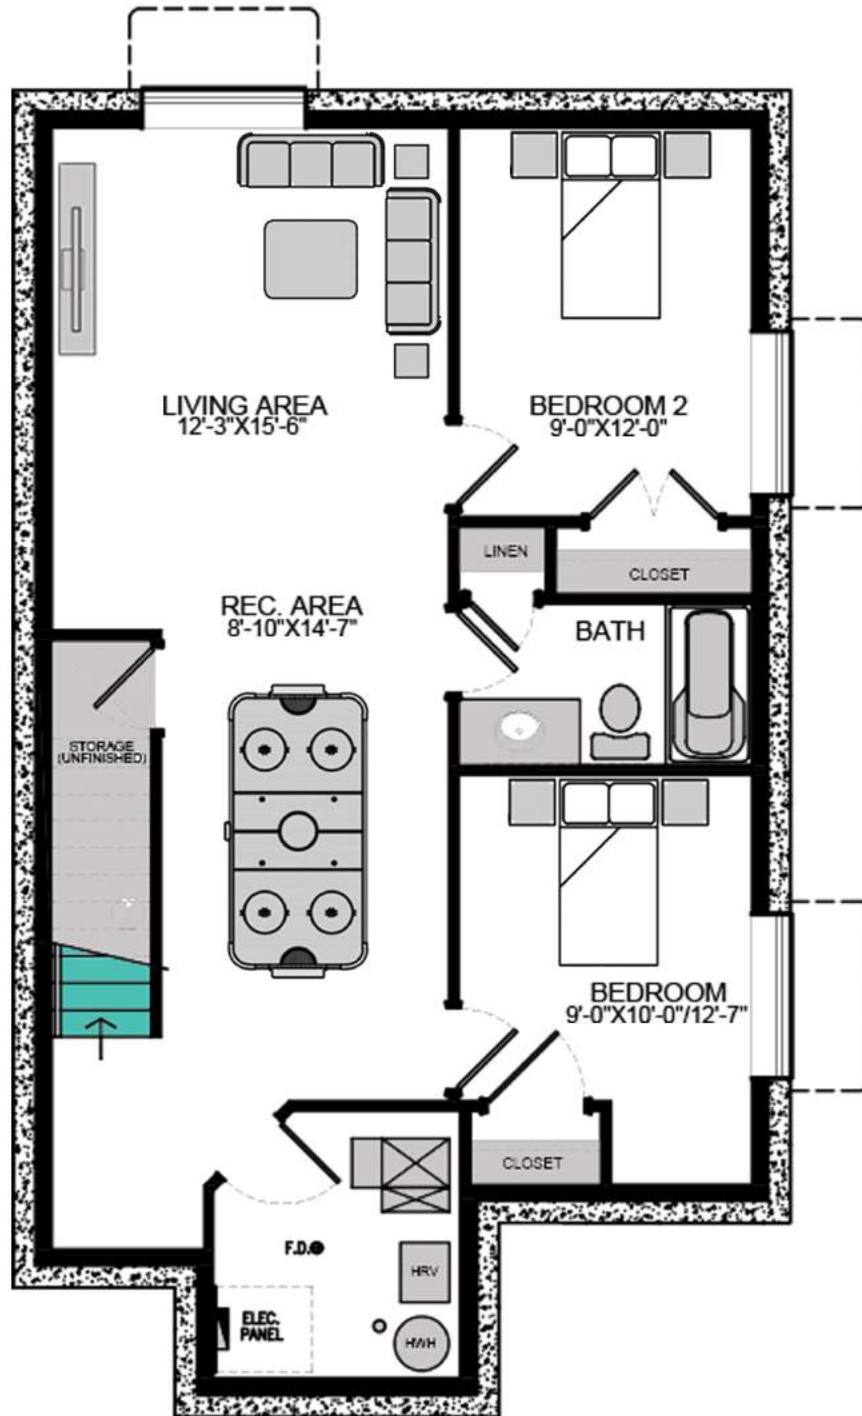

# ROSEWOOD

3 BEDROOMS 2.5 BATHROOMS  
with **BONUS ROOM**

**1903** SQ FT

MAIN FLOOR: 910 #

SECOND FLOOR: 993 #

**FEATURES**

- Smart Home Technology Package
- TV Cable to All Bedrooms
- Modern Open Concept Design
- USB plugs throughout the home

# ARCHITECT'S CHOICE OPTIONS

OPTIONAL BASEMENT DEVELOPMENT: 712 <sup>SQ</sup><sub>FT</sub>

The square footage and room dimensions are based on architectural drawings and measurements. The location of utilities may not be accurately depicted herein. Furniture layouts depict standard furnishing sizes and are intended for reference only. All sizes and dimensions are approximate and actual area and dimensions may vary from the preliminary plans to the final survey. Errors and omissions accepted.