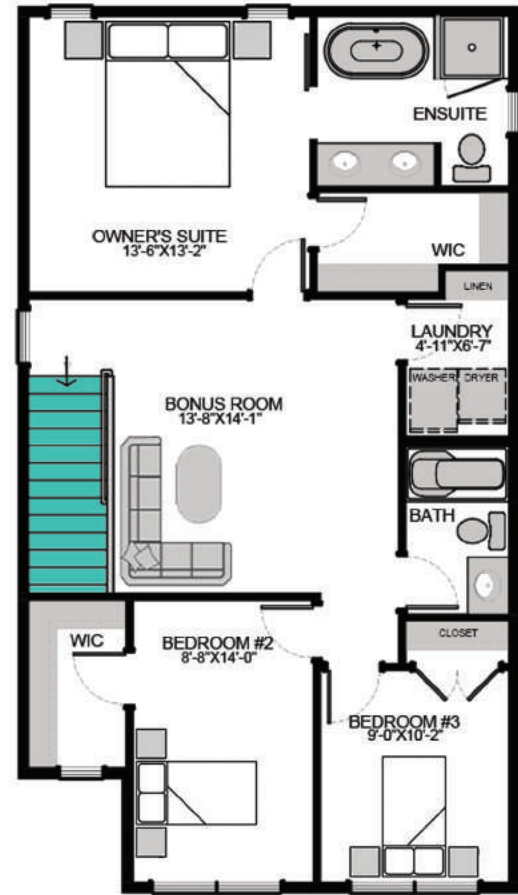

# ROSEWOOD

3 BEDROOMS 2.5 BATHROOMS  
with **BONUS ROOM**

**1903** SQ FT

MAIN FLOOR: 910 #

SECOND FLOOR: 993 #

**FEATURES**

- Smart Home Technology Package
- TV Cable to All Bedrooms
- Modern Open Concept Design
- USB plugs throughout the home

# ARCHITECT'S CHOICE OPTIONS

OPTIONAL BASEMENT DEVELOPMENT: 712 <sup>SQ</sup><sub>FT</sub>

The square footage and room dimensions are based on architectural drawings and measurements. The location of utilities may not be accurately depicted herein. Furniture layouts depict standard furnishing sizes and are intended for reference only. All sizes and dimensions are approximate and actual area and dimensions may vary from the preliminary plans to the final survey. Errors and omissions accepted.